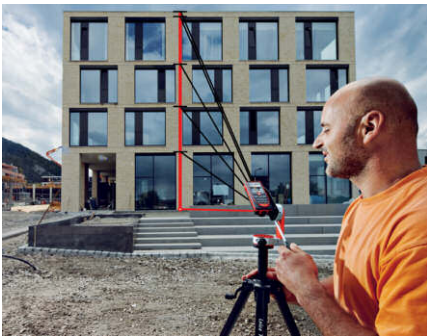

Leica DISTO™ E7500i

The original laser distance meter

Precise targeting and reliable outdoor measurement!

The new Leica DISTO™ E7500i stands for easy and effortless outdoor distance measurement. The unique combination of digital Pointfinder and 360° tilt sensor allows measurements which are not possible with conventional distance meters. In addition, with Bluetooth® Smart and attractive free apps, you are prepared for the future.

- when it has to be **right**

Leica
Geosystems

Simple and precise targeting

With the Pointfinder and 4x zoom, the Leica DISTO™ E7500i takes measurements with perfect accuracy and in unfavorable light conditions. This is a decisive advantage when working outside in sunny weather. Even if the red laser point is no longer visible, the target can be seen exactly on the display.

Tough and easy to clean

The housing and keypad are specially sealed against water and dust. Cleaning under running water is also no problem. Furthermore the laser distance meter can be used in all weather conditions, being dust-proof and water jet protected (IP65).

Unlimited measuring options

The Leica DISTO™ E7500i is equipped with a 360° tilt sensor. This means that it is not only possible to measure angles, but horizontal distances too! Combined with the Pointfinder, amazing indirect measurement options are provided. Hence, measurements are possible where no reflective target point is available.