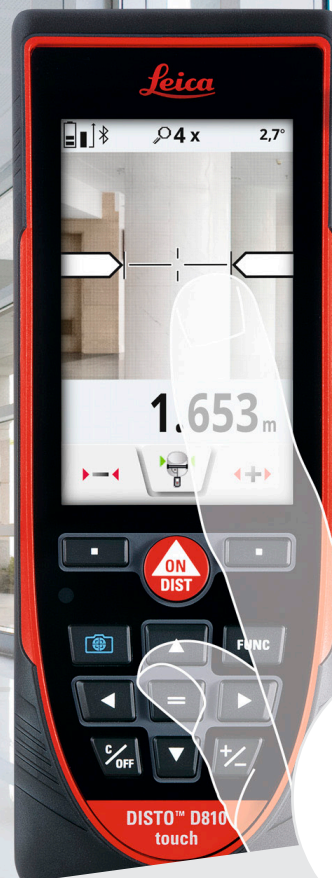

# DISTO D810

Precise Outdoor Measurements with 4x  
Zoom Pointfinder and Camera

[Explore >](#)

Simply navigate through the familiar 3.2" touch screen zoom features to determine, width, height, surface area or diameter. Then document the measurements using photos from the built-in camera. Indirect measuring is incredibly precise with built-in tilt sensors with additional accuracy provided by the FTA 360 tripod adoptor

- Digital Pointfinder with 4X zoom identifies long distance targets in bright sunlight
- Easy JPEG data transfer to your PC with Bluetooth® and USB
- Indirect height/width measurements of inaccessible targets
- Range: 2" - 820'

## Measure

Long distances in seconds, without help from another person

[View Video Here >](#)

## Features

- Pointfinder camera measuring
- Measure in picture
- Photo gallery documentation
- Indirect smart horizontal distance
- Height tracking
- Long range mode
- 3.2" color touch screen
- Min / max tracking
- Rechargeable Li-Ion Batteries
- Surface area
- Room volume
- Auto end-piece
- Bluetooth® Smart
- Free DISTO Plan app