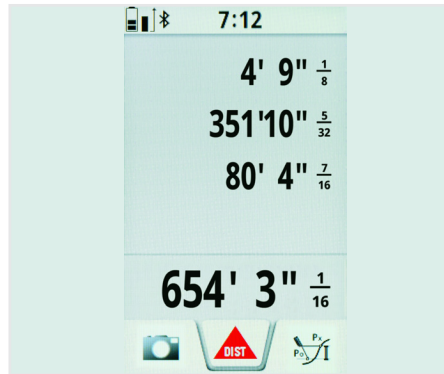

# DISTO D810

Precise Outdoor Measurements with 4x  
Zoom Pointfinder and Camera

[Explore >](#)

Simply navigate through the familiar 3.2" touch screen zoom features to determine, width, height, surface area or diameter. Then document the measurements using photos from the built-in camera. Indirect measuring is incredibly precise with built-in tilt sensors with additional accuracy provided by the FTA 360 tripod adoptor

- Digital Pointfinder with 4X zoom identifies long distance targets in bright sunlight
- Easy JPEG data transfer to your PC with Bluetooth® and USB
- Indirect height/width measurements of inaccessible targets
- Range: 2" - 820'

## Measure

Long distances in seconds, without help from another person

[View Video Here >](#)

## Advanced Functions (\* Requires FTA 360 Tripod adapter)

- **Measure with a picture:** Only one measurement at the correct angle is needed. Once taken, simply align the 2 arrows on your screen to the required points in your measurement picture and the results will show- distance, width, area, diameter\*
- **Document using pictures:** The onboard camera provides color photos that can be downloaded with the USB interface to your computer – no details about the measured target need to be lost [View Video Here >](#)
- **Indirect measuring function:** The pointfinder, tilt sensor and laser generate precise dimensions and when combined with the FTA 360 tripod adaptor exact targeting can be achieved