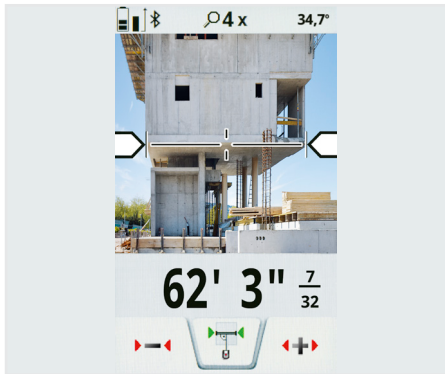

# DISTO D810

Precise Outdoor Measurements with 4x  
Zoom Pointfinder and Camera

[Explore >](#)

Simply navigate through the familiar 3.2" touch screen zoom features to determine, width, height, surface area or diameter. Then document the measurements using photos from the built-in camera. Indirect measuring is incredibly precise with built-in tilt sensors with additional accuracy provided by the FTA 360 tripod adoptor

- Digital Pointfinder with 4X zoom identifies long distance targets in bright sunlight
- Easy JPEG data transfer to your PC with Bluetooth® and USB
- Indirect height/width measurements of inaccessible targets
- Range: 2" - 820'

## Advanced Functions (\* Requires FTA 360 Tripod adapter)

- **Measure with a picture:** Only one measurement at the correct angle is needed. Once taken, simply align the 2 arrows on your screen to the required points in your measurement picture and the results will show- distance, width, area, diameter\*
- **Document using pictures:** The onboard camera provides color photos that can be downloaded with the USB interface to your computer – no details about the measured target need to be lost [View Video Here >](#)
- **Indirect measuring function:** The pointfinder, tilt sensor and laser generate precise dimensions and when combined with the FTA 360 tripod adaptor exact targeting can be achieved